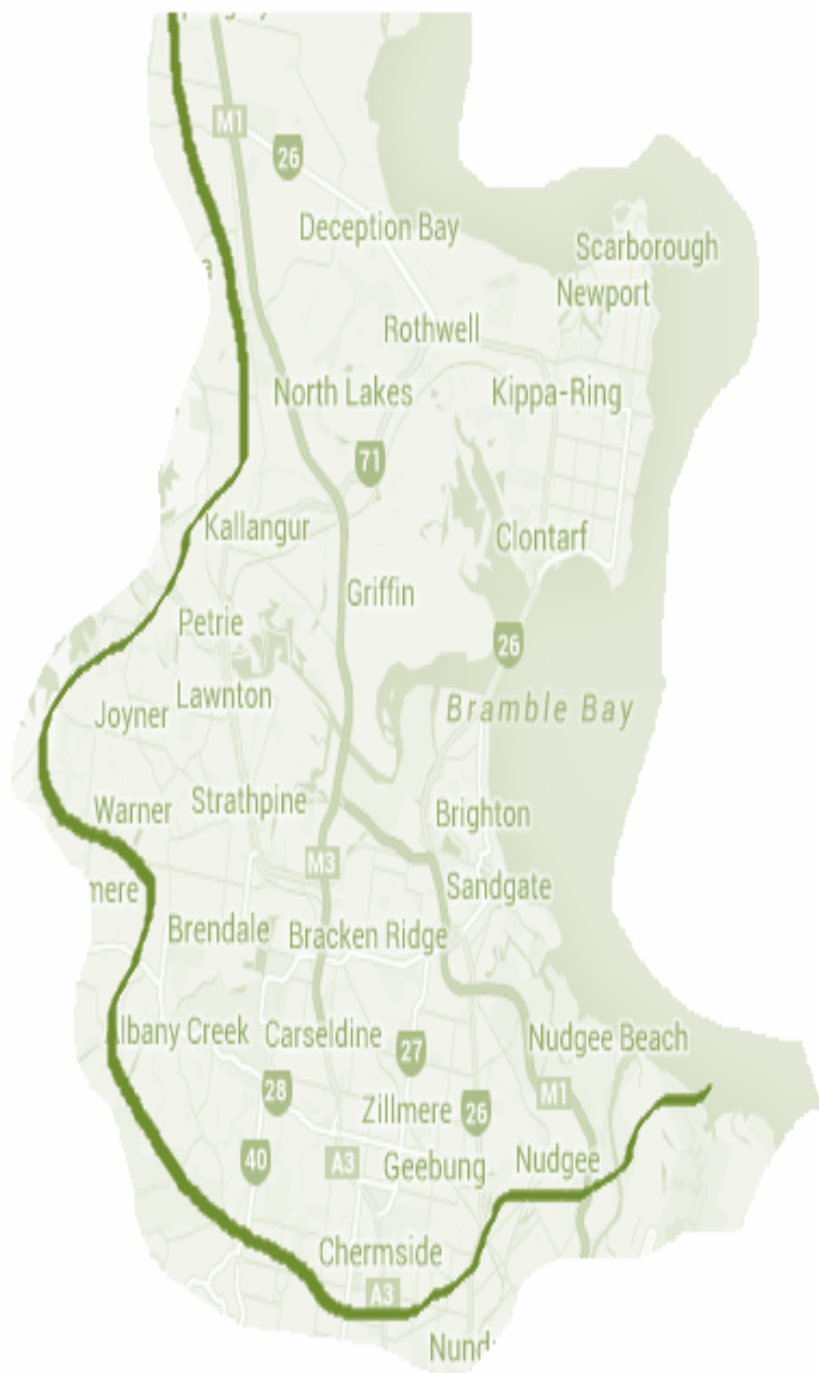

all about living service areas

Albany Creek	4035
Aspley	4034
Bald Hills	4036
Banyo	4014
Boondall	4034
Bracken Ridge	4017
Bray Park	4500
Brendale	4500
Bridgeman Downs	4035
Brighton	4017
Carseldine	4034
Chermerside	4032
Clontarf	4019
Dakabin	4503
Deagon	4017
Deception Bay	4508
Fitzgibbon	4018
Geebung	4034
Griffin	4503
Joyner	4500
Kallangur	4503
Kippa Ring	4021
Lawnton	4501
Mango Hill	4509
Margate	4019
Murrumba Downs	4503
New Port	4020
North Lakes	4509
Redcliffe	4020
Rothwell	4022
Sandgate	4017
Scarborough	4020
Shorncliffe	4017
Strathpine	4500
Taigum	4018
Virginia	4014
Warner	4500
Woody Point	4019
Zillmere	4034

Don't see area you want? Phone us on 07 3269 1915 and we determine if we can accommodate your required location